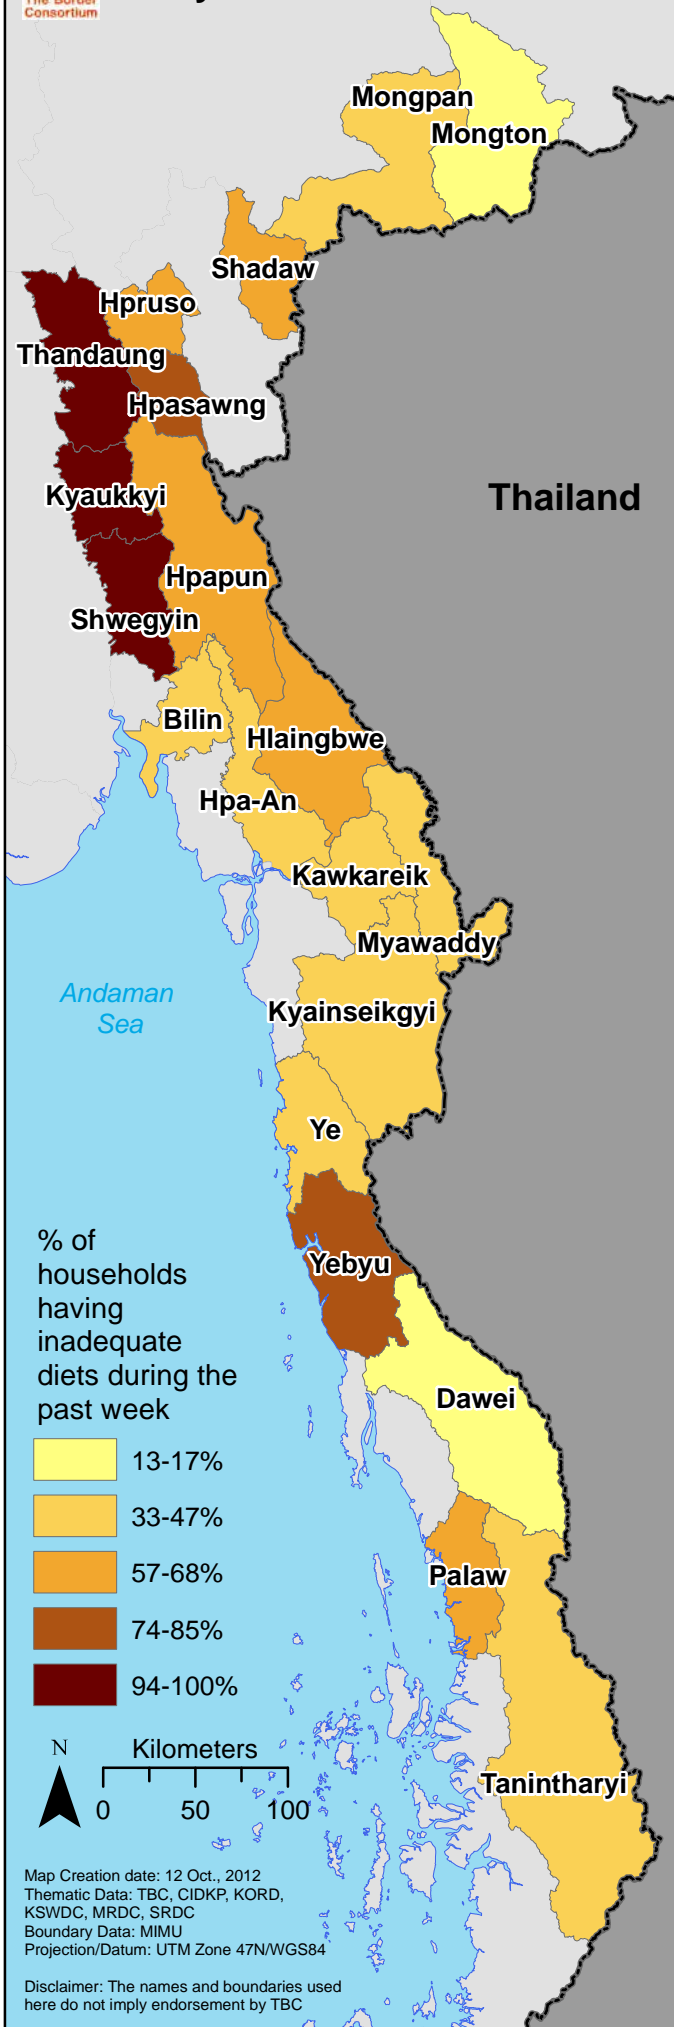

Myanmar

% of households having inadequate diets during the past week

Map Creation date: 12 Oct., 2012
 Thematic Data: TBC, CIDKP, KORD, KSWDC, MRDC, SRDC
 Boundary Data: MIMU
 Projection/Datum: UTM Zone 47N/WGS84

Disclaimer: The names and boundaries used here do not imply endorsement by TBC