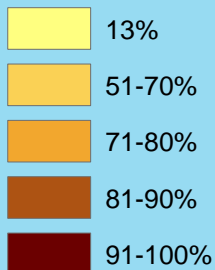

# Myanmar

% of households with less than 3 months of rice stocks

Map Creation date: 12 Oct., 2012  
 Thematic Data: TBC, CIDKP, KORD, KSWDC, MRDC, SRDC  
 Boundary Data: MIMU  
 Projection/Datum: UTM Zone 47N/WGS84