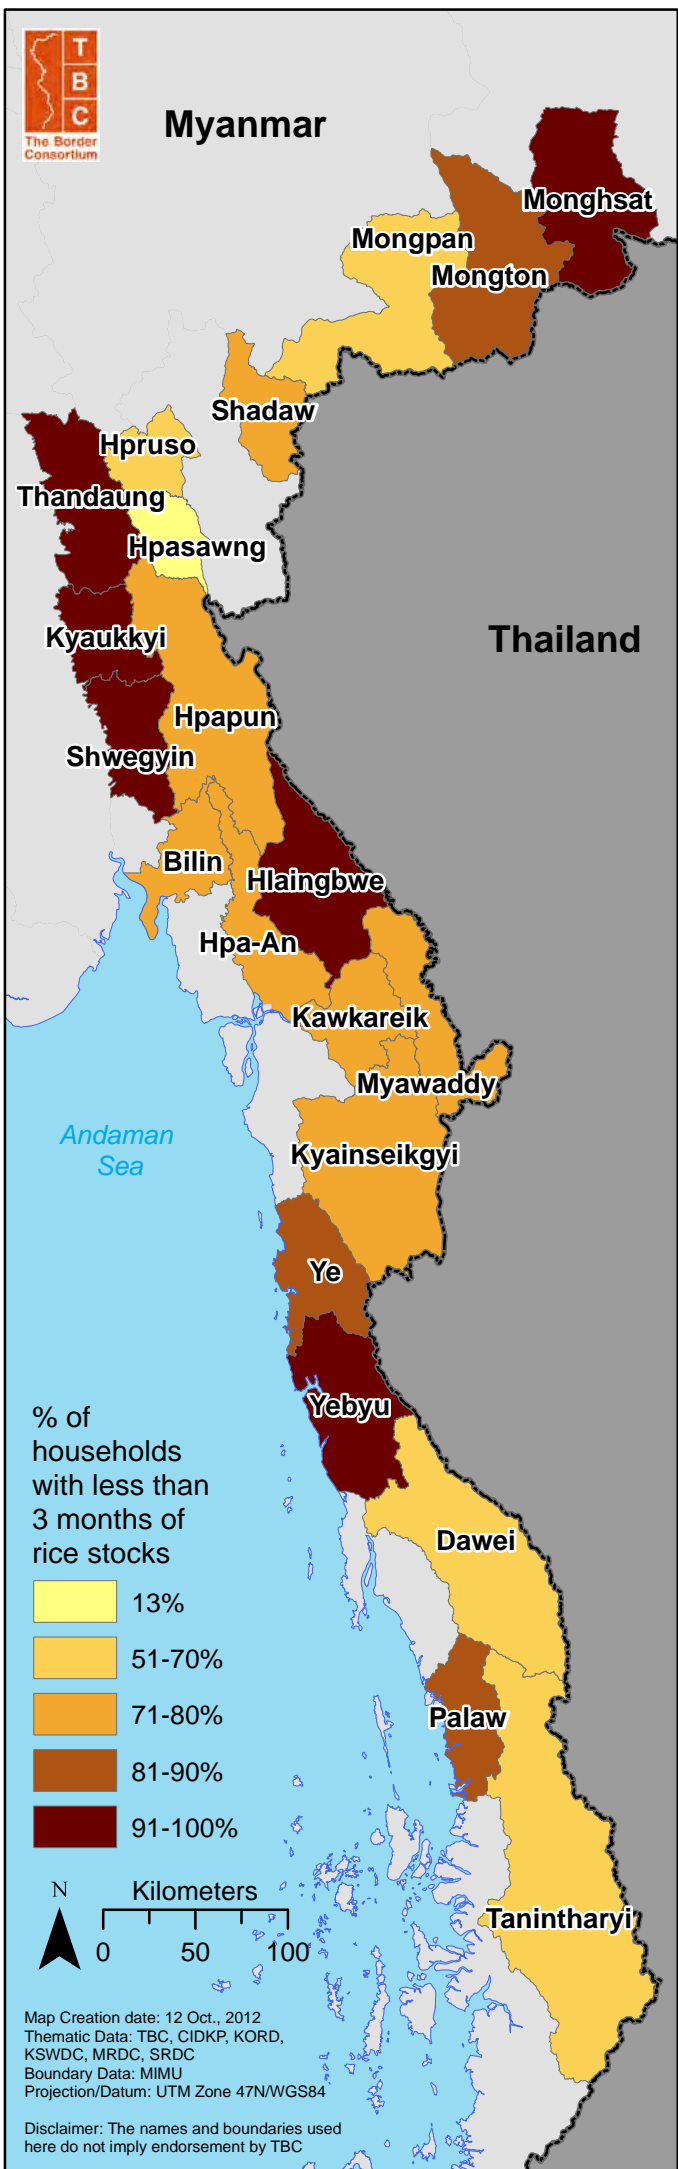

# Myanmar

% of households with less than 3 months of rice stocks

Map Creation date: 12 Oct., 2012  
 Thematic Data: TBC, CIDKP, KORD, KSWDC, MRDC, SRDC  
 Boundary Data: MIMU  
 Projection/Datum: UTM Zone 47N/WGS84

Disclaimer: The names and boundaries used here do not imply endorsement by TBC