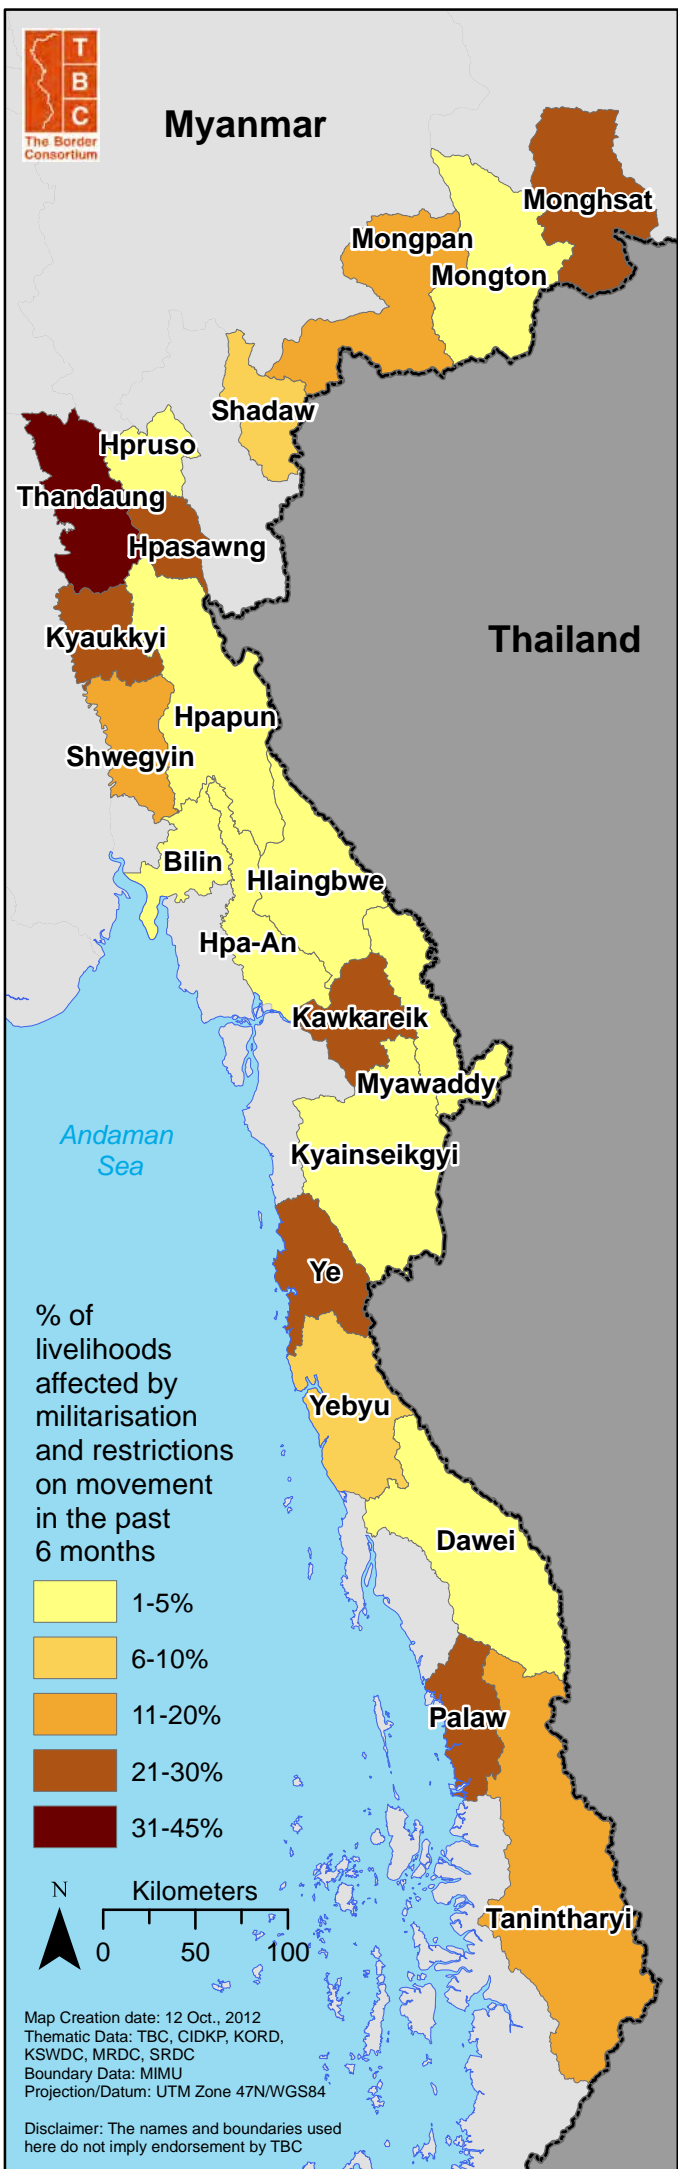

Myanmar

Map Creation date: 12 Oct., 2012
 Thematic Data: TBC, CIDKP, KORD, KSWDC, MRDC, SRDC
 Boundary Data: MIMU
 Projection/Datum: UTM Zone 47N/WGS84

Disclaimer: The names and boundaries used here do not imply endorsement by TBC